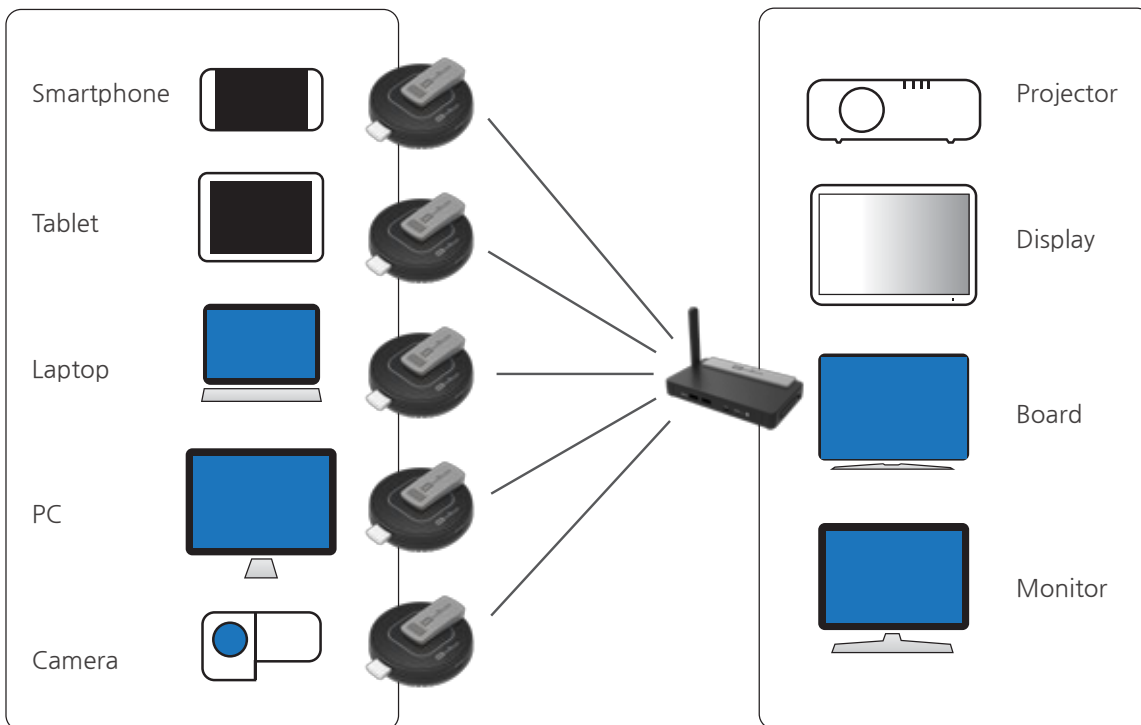

HDI connect plus

One button wireless presentation for quick and productive meetings

Full HD

HDMI Wireless Video Transmission Device

- **HDI connect plus** can transmit video, audio and any application from a laptop or smart device to the presentation screen.
- Full mirroring technology showing all contents as it is.
- Without needing a wireless access point high quality video & sound transmission is shared in real time.
- Switching devices easily just by ONE-CLICK of a button.
- No installation of software. No complicated set-up.
- **HDI connect plus** also enables touch control through the screen when sharing a PC.
- With new intuitive interface **HDI connect plus** shows your devices live and ready to stream

Any Device

One Click

Plug & Play

Wireless

Transmitter

TOUCH Dongle

Receiver

Size	82 x 72 x 20 mm	45 x 20 x 22 mm	175 x 100 x 135 mm
Transmission	Resolution: 1080 p Automatic recognition transmitter Sound : Mono, Stereo		Resolution: 1920 x 1080 / 1080 p Automatic recognition transmitter Sound : Mono, Stereo
Compatible device	HDMI supported PC, tablet, Smartpad such us Galaxy Tab, iPad and smartphone supported if gender charger is connected	HDMI input supported devices (Interactive projector Interactive display)	
Interface	HDMI	USB 2.0	Input: HDMI*1, RJ45*1 Output: USB (touch)*1
Communication	Direct connection via Wi-Fi 802.11n 5GHz	Bluetooth 4.0 (Support BLE)	Direct connection via Wi-Fi 802.11n 5GHz
Power	Built in rechargeable battery (up to 3 hrs)		DC 5V - 2.5V

Recommended distance up to 10m (It can be longer depending on user's environment)

254 Transmitters can be connected with 1 Receiver